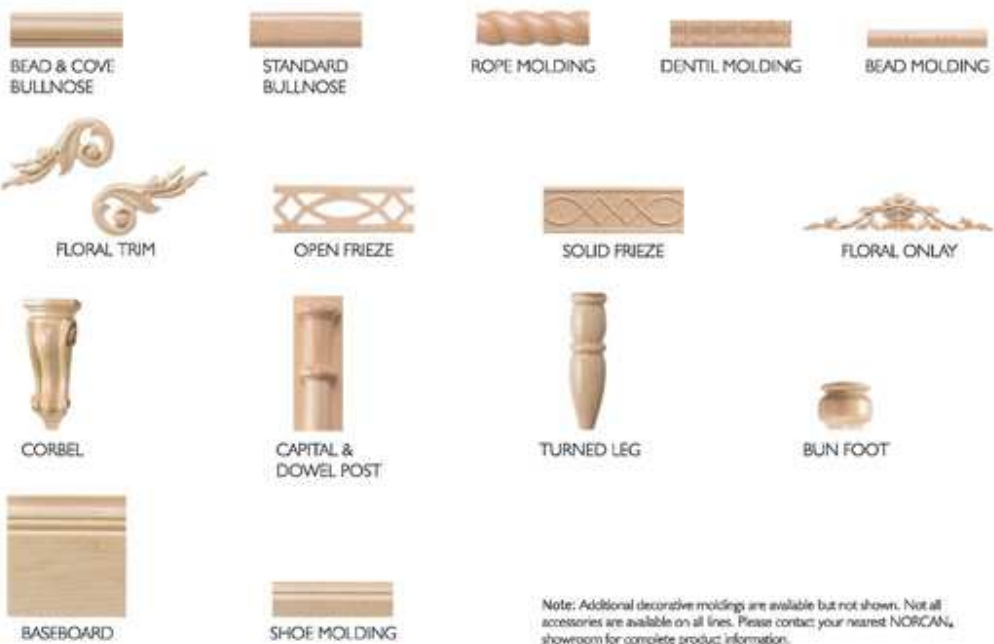

Progression by Price and Feature

| | | | | | | | | | | | | | | | |
|-----------|-----------|-----------|-----------|------------|------------|------------|------------|------------|------------|------------|------------|---------|---------|---------|---------|
| Classic 1 | Classic 2 | Classic 3 | Classic 4 | Platinum 1 | Platinum 2 | Platinum 3 | Platinum 4 | Platinum 5 | Platinum 6 | Platinum 7 | Platinum 8 | Elite 1 | Elite 2 | Elite 3 | Elite 4 |
|-----------|-----------|-----------|-----------|------------|------------|------------|------------|------------|------------|------------|------------|---------|---------|---------|---------|

Crowns

Valances

Decorative Moldings

Functional Accessories

Norcan offers a variety of functional accessories that allow customers to customize the look of their storage areas. Items such as lazy Susans, cutlery dividers and integrated wastebaskets elevate the functionality of the environment. These are the kind of distinctive details that give any kitchen a custom feel.

DRAWER ROLL-OUT

LATTICE WINE RACK

EXTENSION TABLE

CHEF'S PANTRY

SINK FRONT TRAY

VARIO KIT

LAZY SUSAN

ROLL-OUT DRAWERS