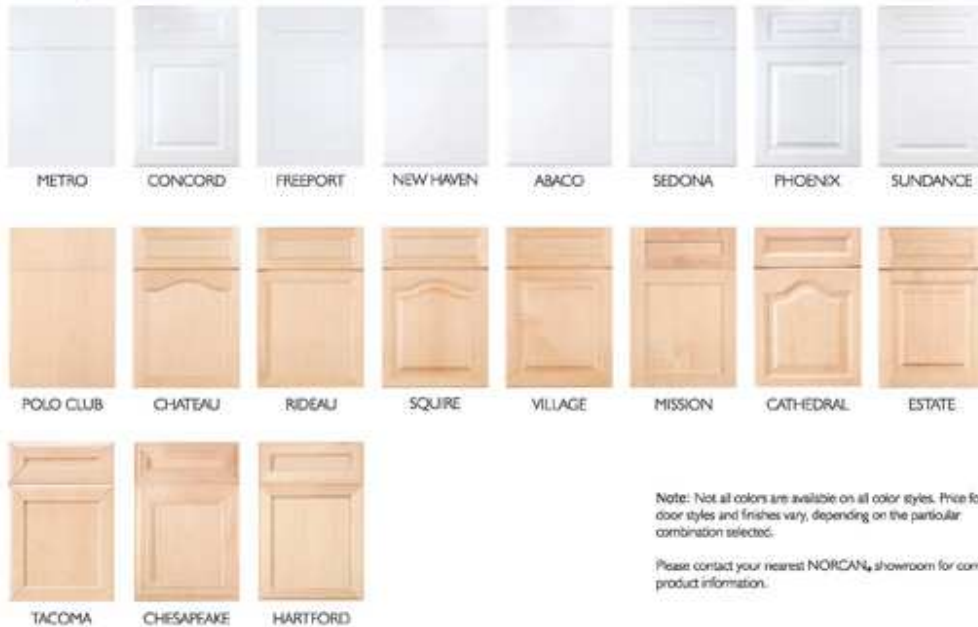

Door Styles

Note: Not all colors are available on all color styles. Price for door styles and finishes vary, depending on the particular combination selected.

Please contact your nearest NORCAN showroom for complete product information.